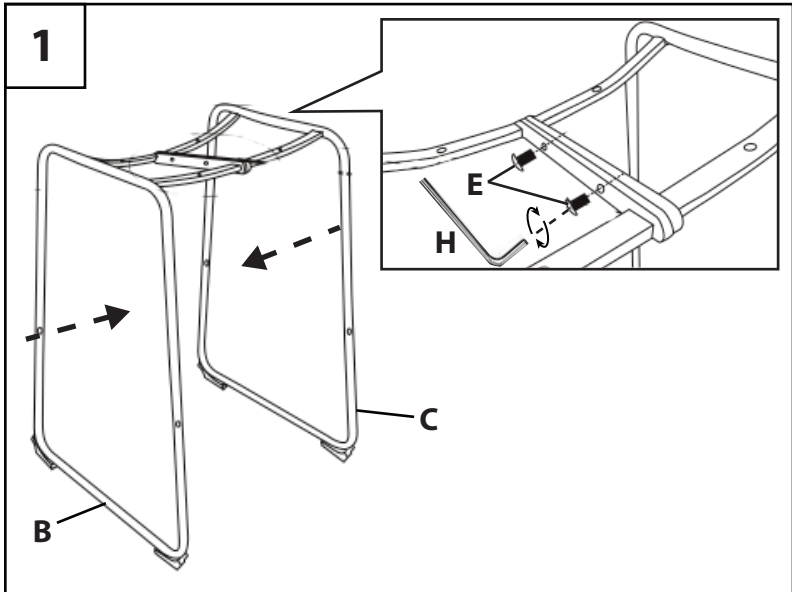

DUKE COUNTER STOOL

Part # B26-DUKZ XX+XX

16-1207

PARTS

Do not over tighten.
 Do not use power tools to assemble.