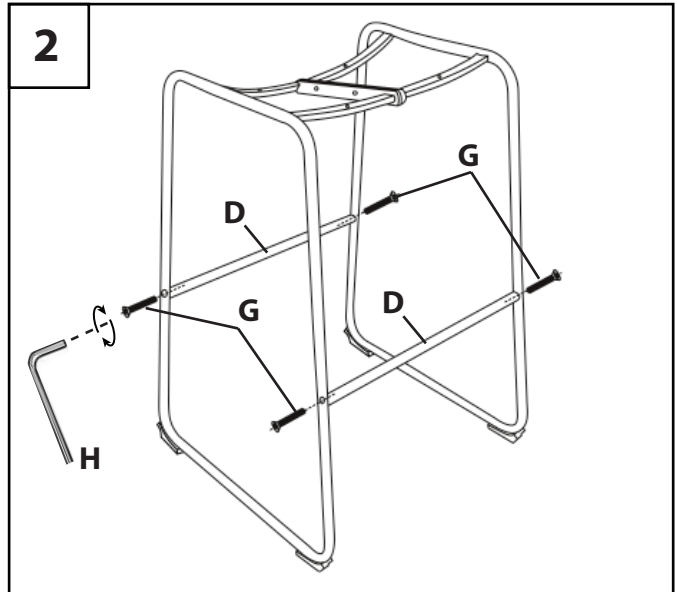

DUKE COUNTER STOOL

Part # B26-DUKZ XX+XX

16-1207

PARTS

Do not over tighten.
 Do not use power tools to assemble.